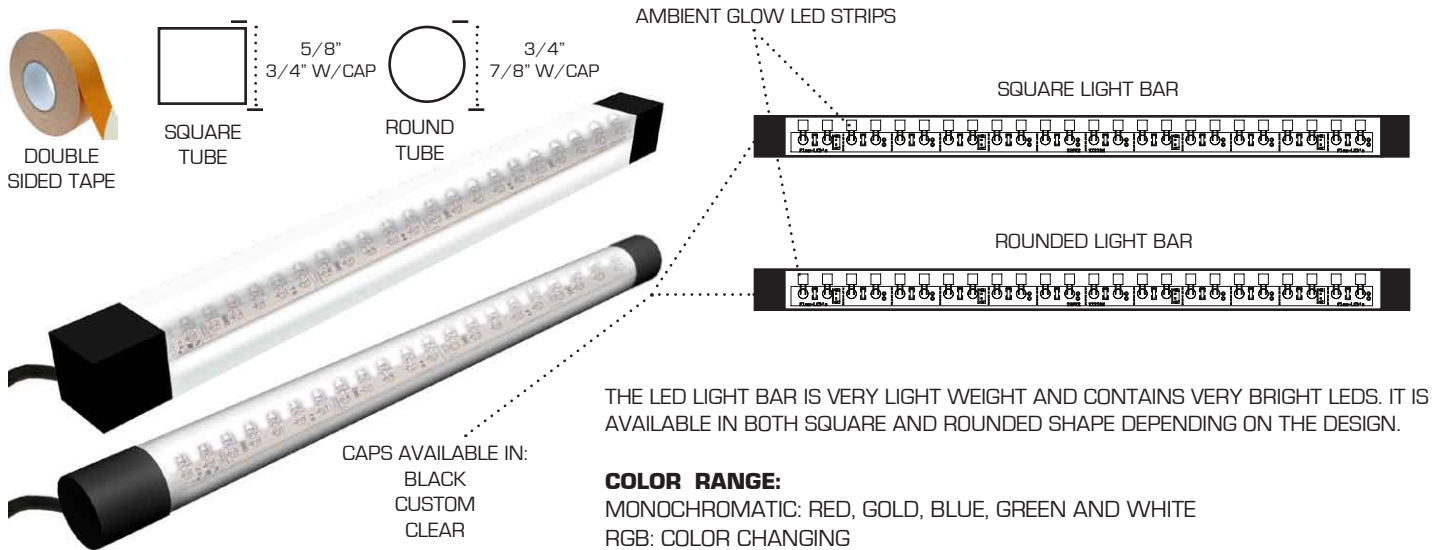

14

IMPACT LIGHTING INC'S AMBIENT GLOW LIGHT BARS

Decorative tube lighting product. It can be applied on walls and cabinet in places such as exhibition halls, stages, homes, and other indoor spaces. This LED tube has a high brightness, a long lifespan, and a variety of color effect, without the disadvantages of energy wasting and high cost associated with traditional lighting products.

AMBIENT GLOW LED LIGHT TUBE FIXTURES

TECHNICAL SPECIFICATIONS

APPLICATIONS:

COVE LIGHTING, SIGN ILLUMINATION, INDIRECT ACCENT DECOR LIGHTING, LARGE AREA BACK LIGHTING, IN CABINETS AND FURNITURE, BASE BOARD LIGHTING, SOFT LIGHTS, WALL SCONCES, VEHICLES, WINE RACKS, RESTAURANT LIGHTING AND HOME THEATER LIGHTING.

SPECIFICATIONS

LED PER STRIP	24 OR 36 LEDS (12 RED 12 BLUE 12 GREEN)
WATTAGE	2 WATTS
LUMEN	30 ON WHITE
RECOMMENDED MAX FOOTAGE PER CABLE RUN	20 STRIPS
INPUT VOLTAGE	12 VOLTS
CURRENT	166 MA ON WHITE
RECOMMENDED WIRE	18 - 24 AWG
STRIP FIXTURE WIDTH	14.3125 INCHES
STRIP FIXTURE HEIGHT W/MOUNTING CLIPS	0.65 INCHES
POWER CONNECT TERMINAL	4 PIN POWER CONNECTOR
PCB TYPE	WHITE FLEXIBLE PCB
BEAM ANGLE	+/- 60 DEGREES
LIGHTING SOURCE:	5 MM FLAT LED
ENVIRONMENTAL SPECS	-65 F - 130 F 0-100% HUMIDITY (NO DIRECT RAIN)
BAND RADIUS	1.5 INCHES (38mm)