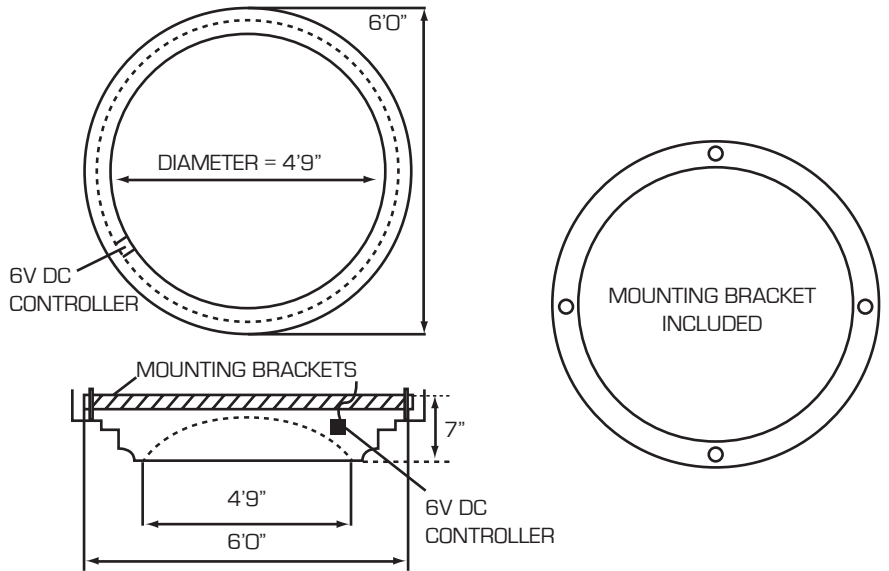

SKY DOME™

TECHNICAL SPECIFICATIONS

SPECIFICATIONS

MODEL NUMBER:	IL-SD
DIAMETER:	4'9"
LENGTH:	6'0"
DOME VOLTAGE:	12V DC
TRANSFORMER INPUT:	110/220 AC
TRANSFORMER OUTPUT:	12V DC

LIGHT SOURCE:	LED FIBER OPTICS
---------------	---------------------