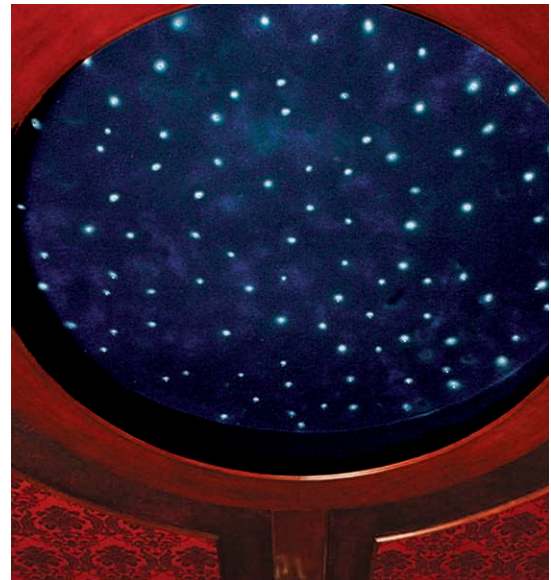

3

SKYDOME™ YOUR WINDOW TO THE GALAXY

Whether you're designing a home theater or a sports room, now you can create the ultimate ceiling effect with Impact Lighting Inc's Sky Dome™. This high impact acrylic dome is your window to a beautiful starlit night sky.

Sky Dome™ is a light weight, energy efficient, requires no assembly and is simple to install. Sky Dome™ offers the advantage of using digital solid state lighting for the starlight effect. The realistic starfield is lit by LEDs or by Fiber Optics.

SKY DOME™

TECHNICAL SPECIFICATIONS

SPECIFICATIONS

MODEL NUMBER:	IL-SD
DIAMETER:	4'9"
LENGTH:	6'0"
DOME VOLTAGE:	12V DC
TRANSFORMER INPUT:	110/220 AC
TRANSFORMER OUTPUT:	12V DC

LIGHT SOURCE:	LED FIBER OPTICS
---------------	---------------------

OUTER RIM COLOR:	UNFINISHED WHITE GOLD CUSTOM COLOR
------------------	---

INNER RIM:	MIDNIGHT BLUE BLACK CUSTOM MURAL CUSTOM COLOR NONE
------------	--

ACCESSORIES

MOUNTING BRACKETS:	INCLUDED
--------------------	----------