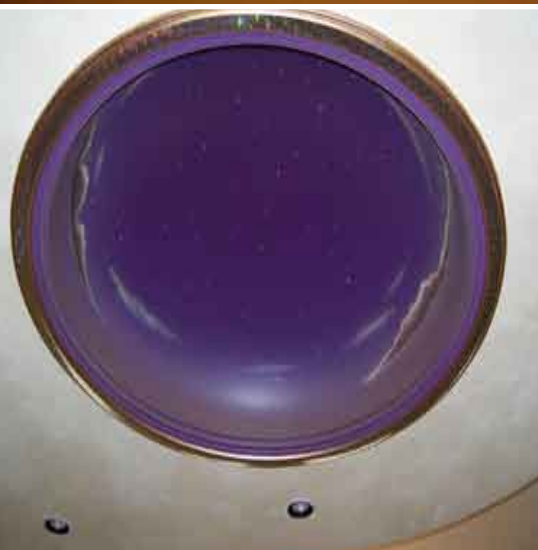

3

SKYDOME™ YOUR WINDOW TO THE GALAXY

Whether you're designing a home theater or a sports room, now you can create the ultimate ceiling effect with Impact Lighting Inc's Sky Dome™. This high impact acrylic dome is your window to a beautiful starlit night sky.

Sky Dome™ is a light weight, energy efficient, requires no assembly and is simple to install. Sky Dome™ offers the advantage of using digital solid state lighting for the starlight effect. The realistic starfield is lit by LEDs or by Fiber Optics.

SKY DOME™

TECHNICAL SPECIFICATIONS

SPECIFICATIONS

MODEL NUMBER:	IL-SD
DIAMETER:	4'9"
LENGTH:	6'0"
DOME VOLTAGE:	12V DC
TRANSFORMER INPUT:	110/220 AC
TRANSFORMER OUTPUT:	12V DC

LIGHT SOURCE:	LED FIBER OPTICS
---------------	---------------------