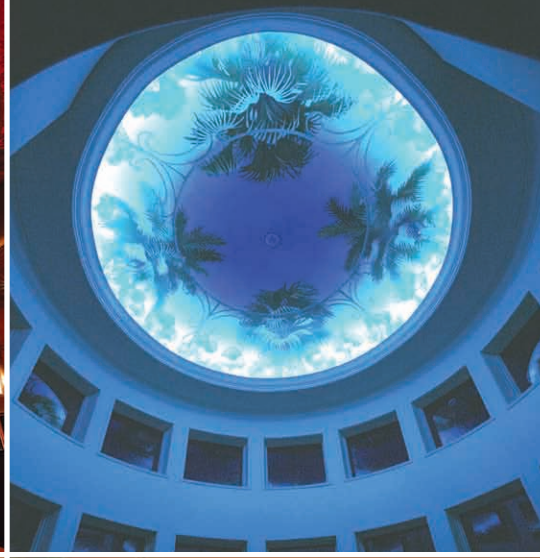

3

SKYDOME™ YOUR WINDOW TO THE GALAXY

Whether you're designing a home theater or a sports room, now you can create the ultimate ceiling effect with Impact Lighting Inc's Sky Dome™. This high impact acrylic dome is your window to a beautiful starlit night sky.

Sky Dome™ is a light weight, energy efficient, requires no assembly and is simple to install. Sky Dome™ offers the advantage of using digital solid state lighting for the starlight effect. The realistic starfield is lit by LEDs or by Fiber Optics.

SKY DOME™

TECHNICAL SPECIFICATIONS

SPECIFICATIONS

MODEL NUMBER:	IL-SD
DIAMETER:	4'9"
LENGTH:	6'0"
DOME VOLTAGE:	12V DC
TRANSFORMER INPUT:	110/220 AC
TRANSFORMER OUTPUT:	12V DC

LIGHT SOURCE:	LED FIBER OPTICS
---------------	---------------------